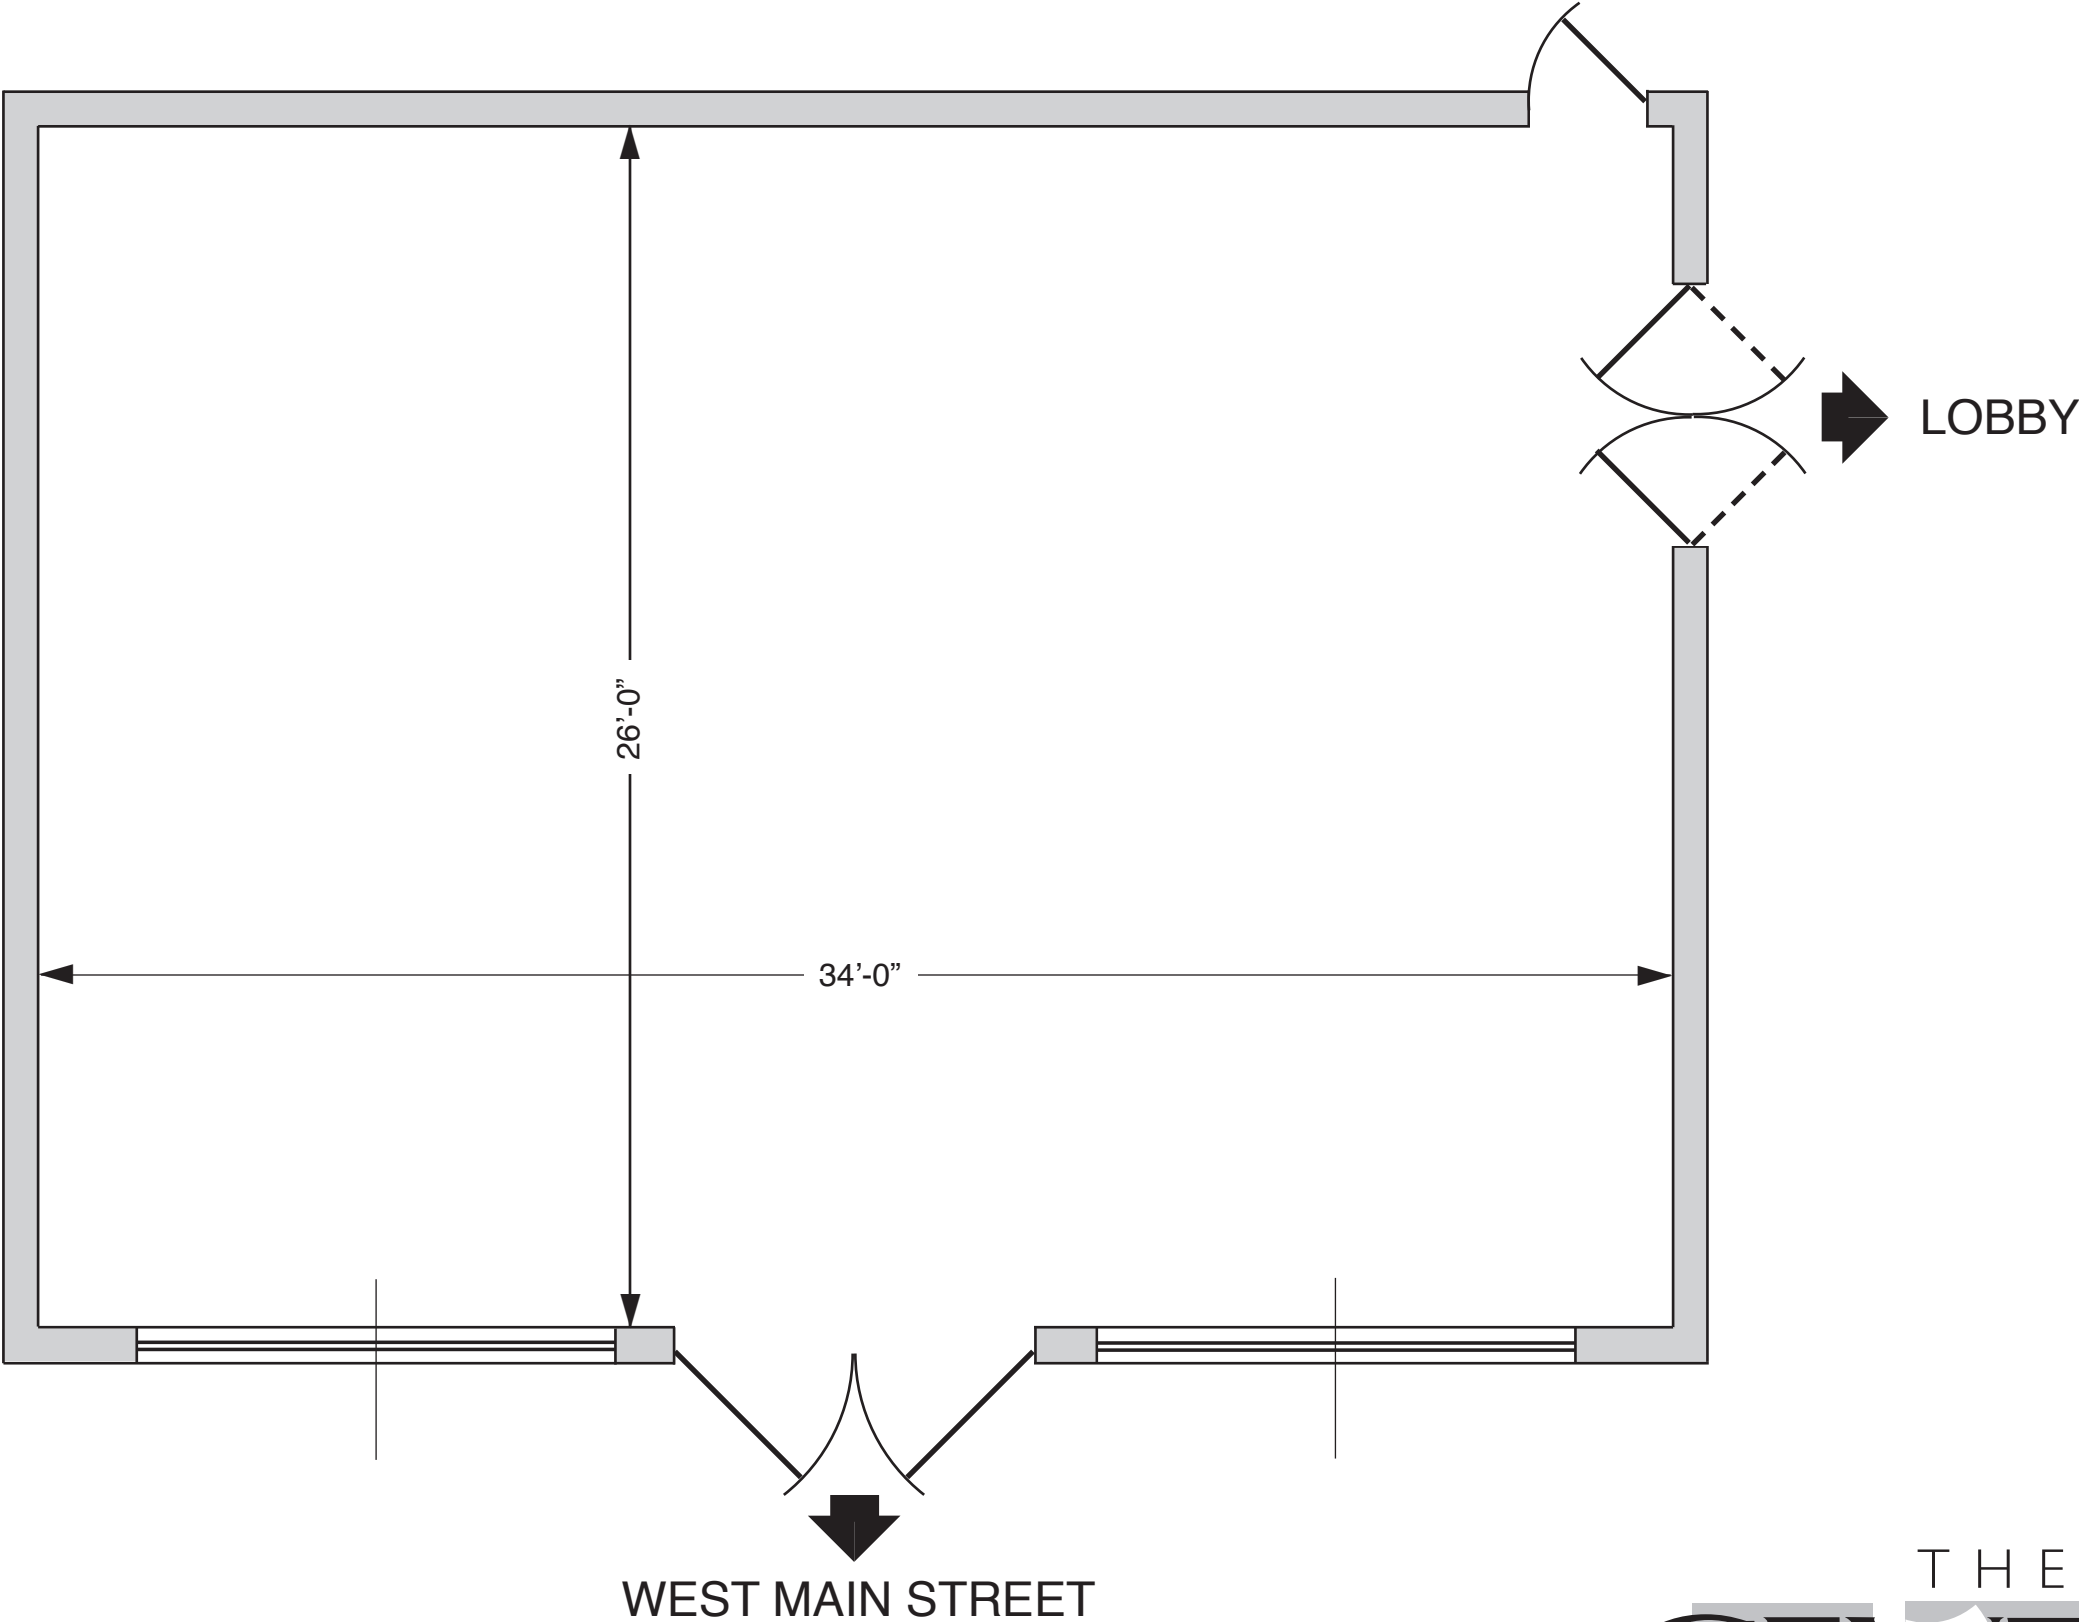

VAN-GOGH MULTI-PURPOSE ROOM

SCALE: 1/4" = 1'