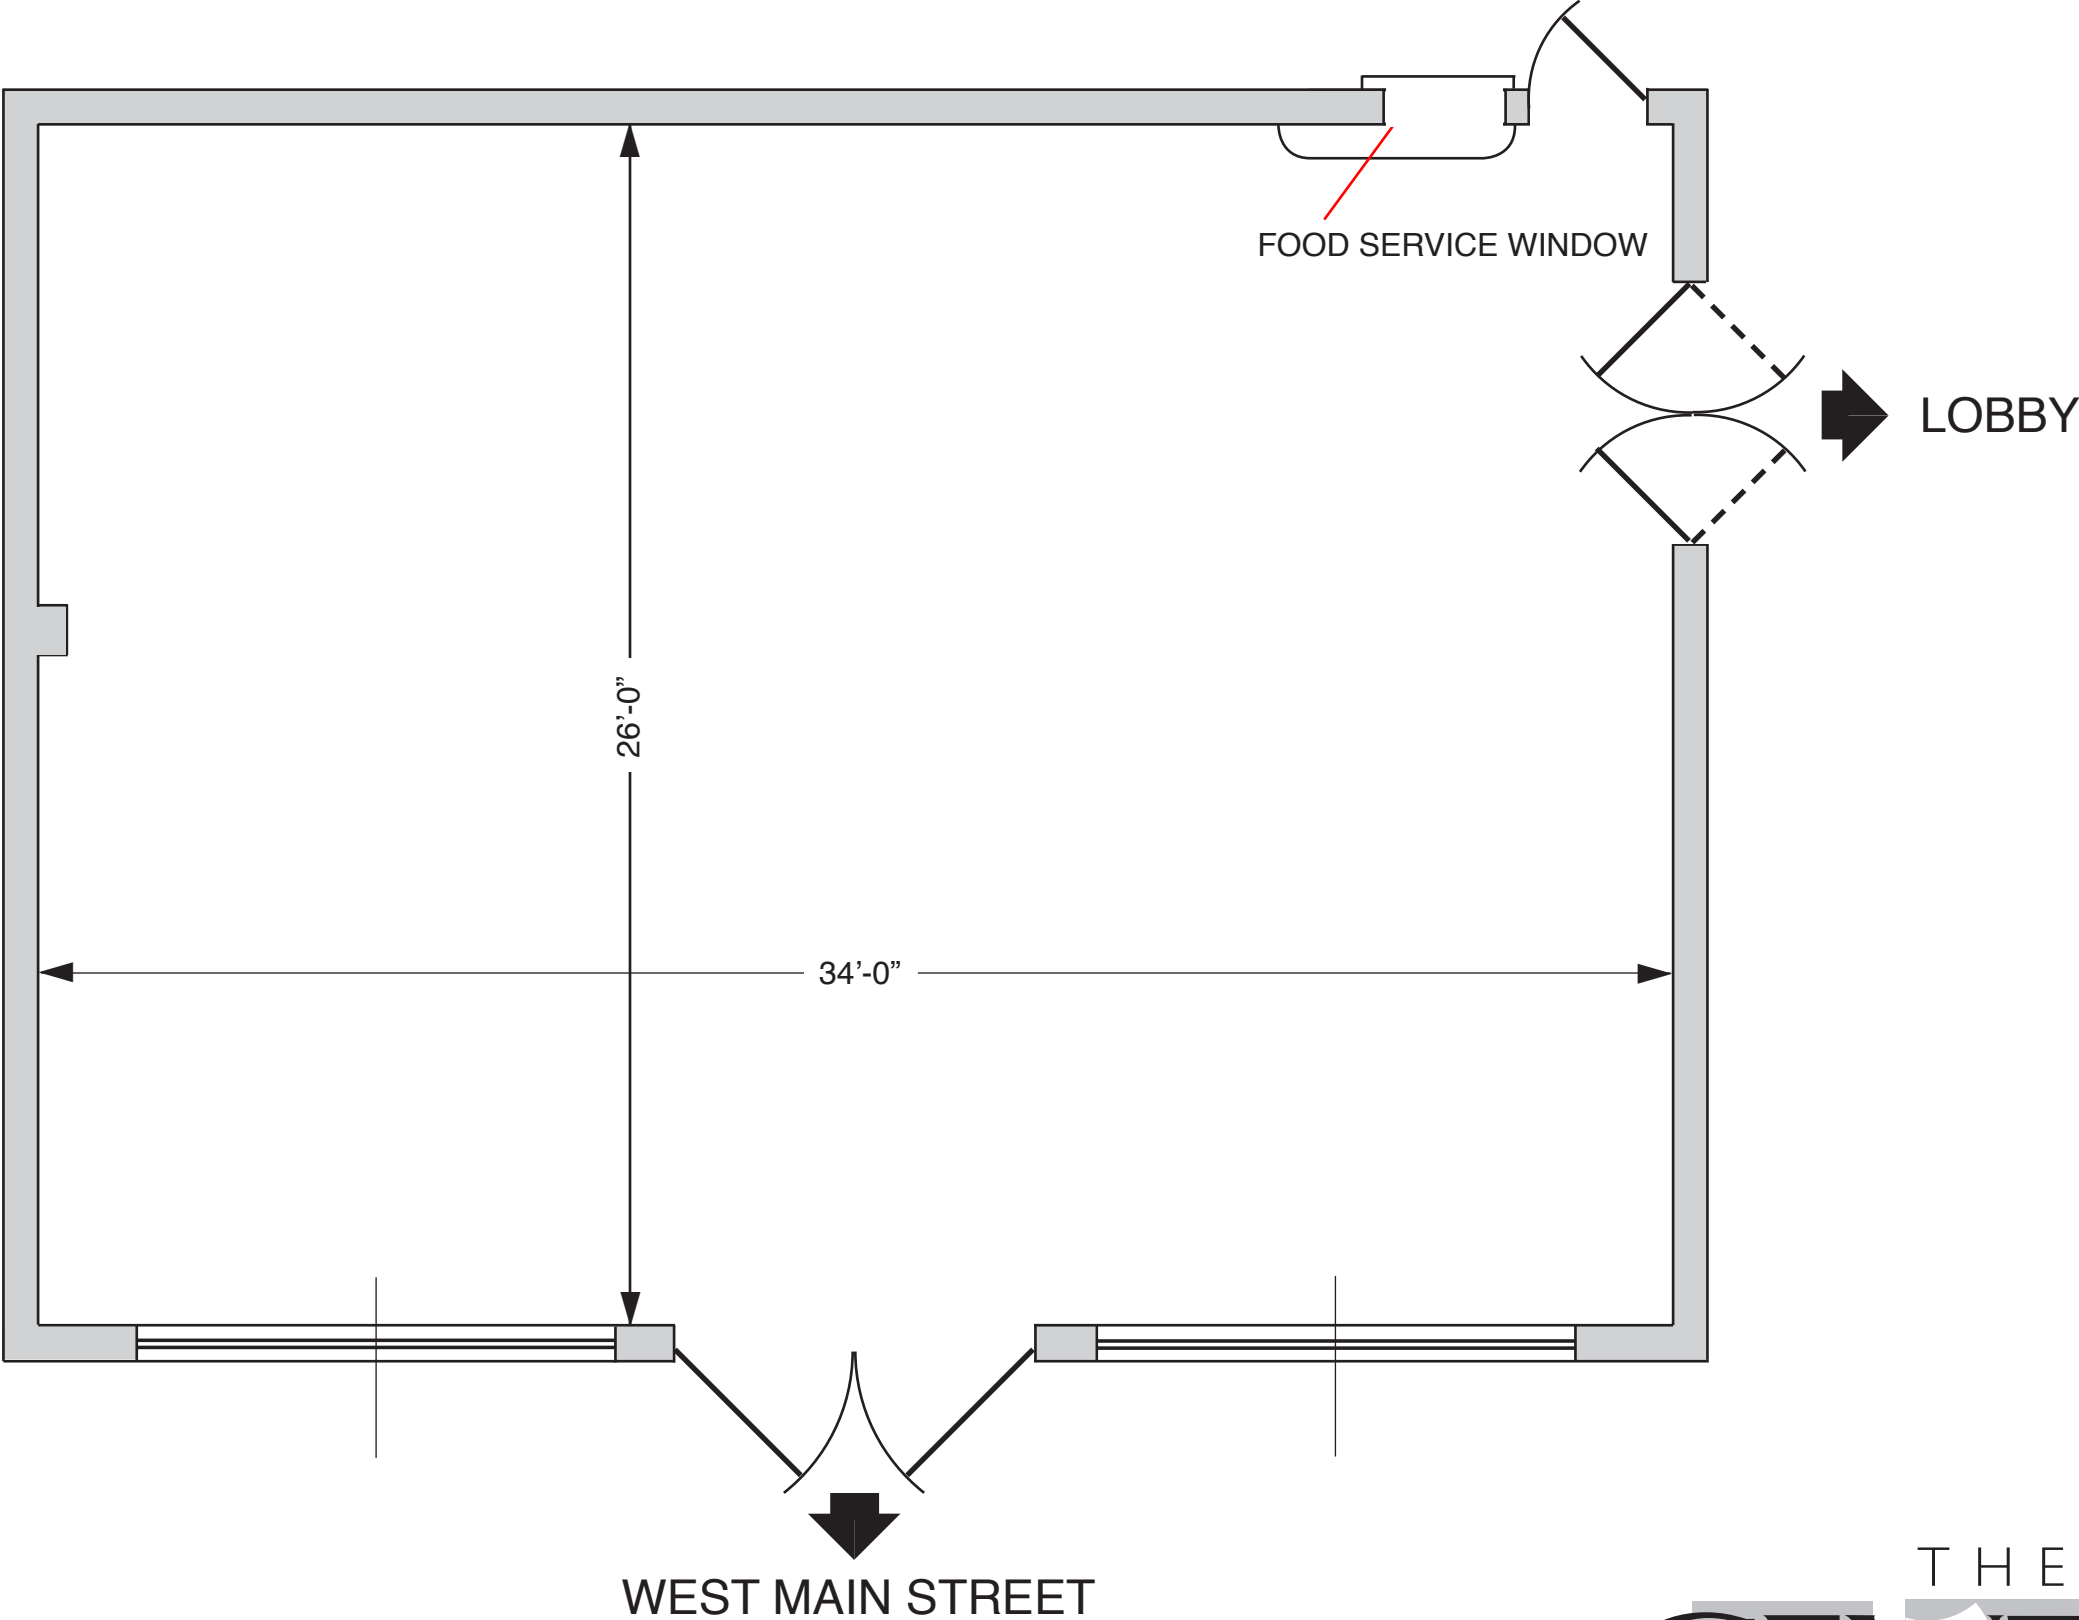

GRANUCCI MULTI-PURPOSE ROOM

SCALE: 1/4" = 1'